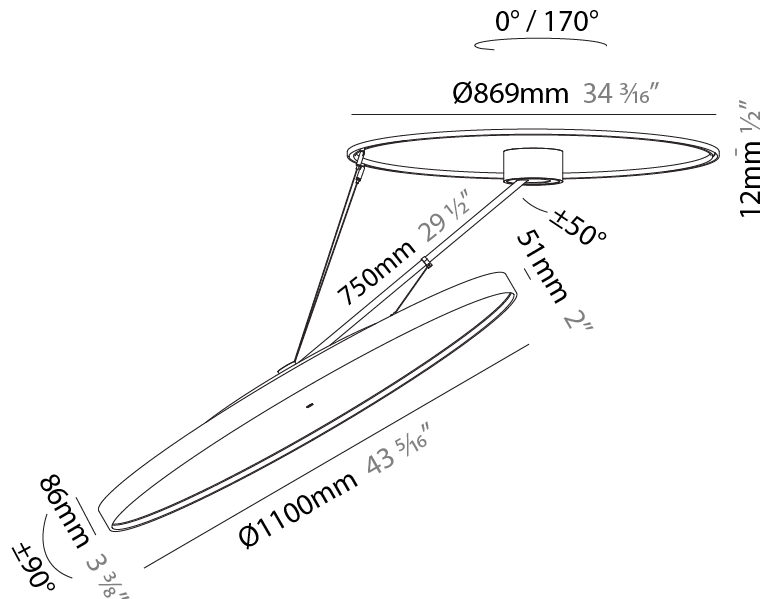

GENERAL

Series: Sign Diva Dancer
Subseries: Sign Diva Dancer Korona
Partner: Prolicht
Division: Architectural
Installation: Suspension
Product Type: Pendant
Mounting Location: Ceiling
Light Distribution: Adjustable

PHYSICAL

Shape: Round
Diameter (mm): 1100
Diameter (in): 43 ⁵/₁₆
Height (mm): 870
Height (in): 34 ¹/₄
Weight (kg): 16.1
Weight (lbs): 35.42
Diffuser: PMMA - Opal / Micro-Prism / Sparkling Secret / Vintage Industrial
Fixture Finish: SSR / BKV / CWI / CRY / HAB / UFT / ITA / RUA / FTG / MYG / LOD / PUS / FRO / FUP / KIA / POP / BLS / SPG / MEY / GOH / CHC / COM / ABZ / JAG / OBR / MOS / ROR
Fixture Material: PMMA / Extruded Aluminum / Steel

ELECTRICAL

Lamp Type: LED (Zhaga Standard)
Input Wattage (W): 169.4
Total Output Wattage (W): 135
Dimming: Tri-Mode (Non-Dimming and Phase Dimming (120Vac only) and 0-10V Dimming)
Driver Included: Yes
Driver Location: Integrated
Driver Type: Constant Current - Universal
Driver Class: Class 2
Input Voltage (V): 120 - 277
Constant Current (MA): 350

LED

Color Temperature (°K): 2700 / 3000 / 4000
Max. Delivered Lumen (lm): 19520 / 19933 / 20340
CRI: >90 CRI
Lamp Life (hrs): 50000

OPTICAL

Adjustability: Rotational Canopy 170°; Tilting Canopy ±50°; Tilting Head ±90°

RATINGS AND CERTIFICATIONS

Certified By: Certified for North American Standards
IP rating: IP20